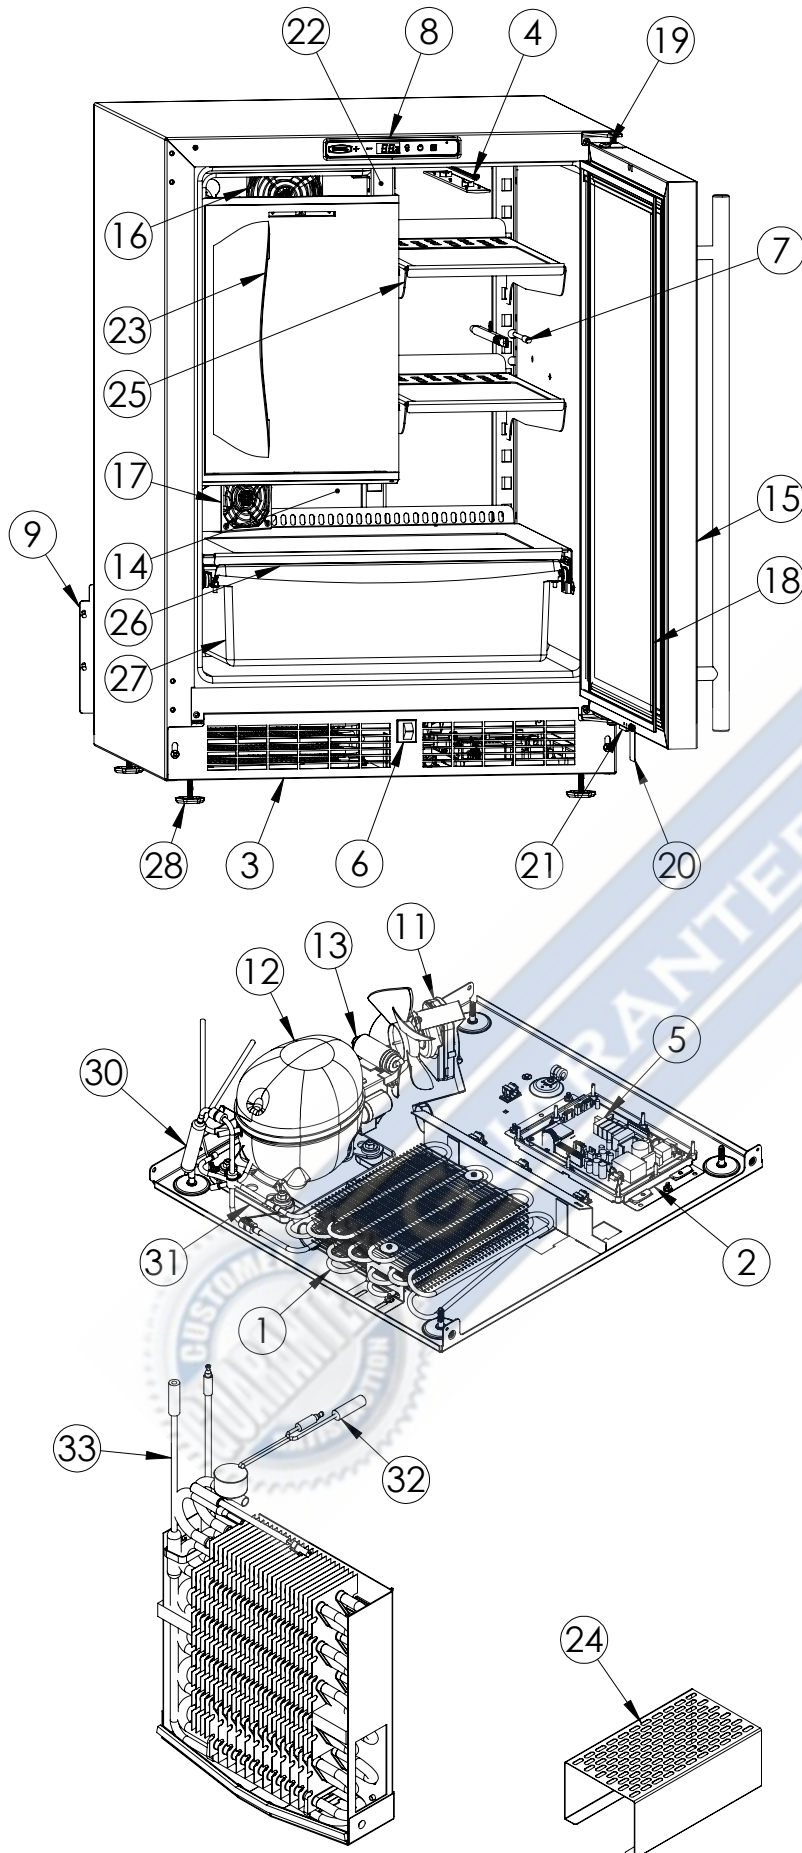

Service Parts List

guaranteedparts.com

1-855-472-4443

MLRF224-SS01A

ITEM	DESCRIPTION	MARVEL P/N
1	CONDENSER ASSEMBLY	42249374
2	MAIN CONTROL BOARD KIT	S42088795
3	GRILLE	S41015806-BLK
4	LED LIGHT STRIP	S68100
5	CONTROL BOARD	S68177
6	REED SWITCH	42246922
7	THERMISTOR ASSEMBLY	S41015903-GRY
8	UI DISPLAY KIT	S68167-01
9	ACCESS COVER	S41016032
10	MECHANICAL HARNESS *	S41016213
11	CONDENSER FAN MOTOR	42249159
12	COMPRESSOR	S41015689
13	COMPRESSOR ELECTRICALS	S41015922
14	EVAPORATOR ASSEMBLY	S41013571
15	DOOR ASSEMBLY	S42038968
16	EVAP FAN	S41014253
17	FRIDGE FAN	S41013096
18	DOOR GASKET	S31580-035
19	HINGE KIT	S52411635-CHR
20	STRIKER PLATE	S41015709-BLK
21	DOOR STOP	S41015708-BLK
22	FREEZER DIVIDER	S42418881
23	FREEZER DOOR	S42418976
24	FREEZER SHELF	S41013605-WHT
25	HALF SHELF	S42138539-WHT
26	CRISPER SHELF	42249325
27	CRISPER BIN	42249326
28	LEG LEVELERS (4)	42243808
29	POWER CORD	S41050606
30	DRIER	S41013226
31	DRAIN PAN	S41013227
32	DEFROST HEATER	42249372
33	DEFROST THERMOSTAT	S41013590
34	CARTON ASSEMBLY *	42249633

* NOT PICTURED